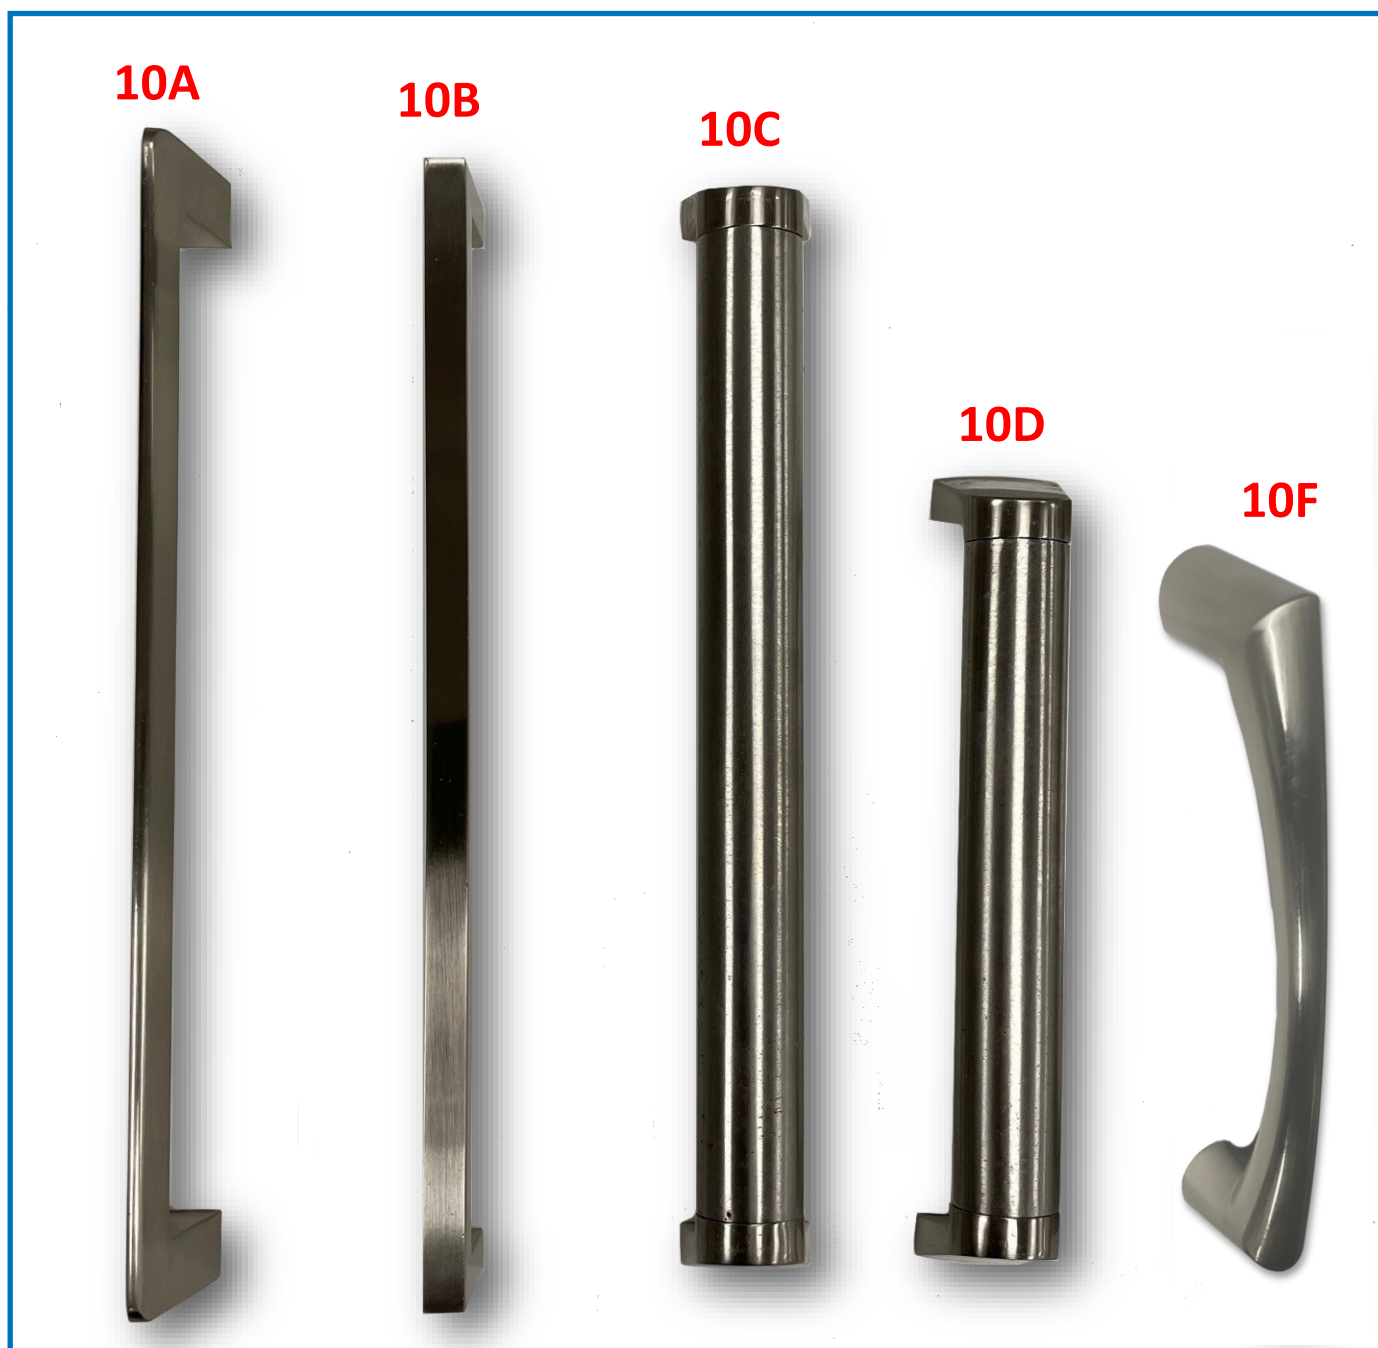

jhc

SHORT CODE	CODE	DISCRIPTION	HOLE CENTRES	OVERALL LENGTH
HAN7A	HANFF84660PE	GROVED D HANDLE	160mm	178mm
HAN7B	HANFF84260PE	SOLID D HANDLE	160mm	192mm
HAN7C	HANFF89828PE	STRAP D HANDLE	128mm	176mm
HAN7D	HANFF68028PE	HAMMERED BOW HANDLE	128mm	185mm
HAN7E	HANFF11300PE	ROUND KNOB	-	38mm
HAN7F	HANFF13100PE	OVAL KNOB	-	33mm
HAN7G	HANFF67935PE	HAMMERED KNOB	-	35mm

8

chrome effect

SHORT CODE	CODE	DISCRIPTION	HOLE CENTRES	OVERALL LENGTH
HAN8A	HANFF11396CH	FLAT CUP HANDLE	96mm	145mm
HAN8B	HANFF12100CH	CURVED CUP HANDLE	96mm	125mm
HAN8C	HANFF11300CH	ROUND KNOB	-	38mm
HAN8D	HANFF13100CH	OVAL KNOB	-	33mm
HAN8E	HANFF49035CH	CRYSTAL / CHROME KNOB	-	35mm
HAN8F	HANB160SCA	CHROME / ALUMINIUM D HANDLE	160mm	170mm
HAN8G	HANFF12660ACHCH	ANTIQUÉ COPPER / CHROME D HANDLE	160mm	175mm
HAN8H	HANFF12660BLCH	BLACK / CHROME D HANDLE	160mm	175mm
HAN8I	HANFF12660PECH	PEWTER / CHROME D HANDLE	160mm	175mm

SHORT CODE	CODE	DISCRIPTION	HOLE CENTRES	OVERALL LENGTH
HAN9A	HANE373160	CHUNKY FLAT BAR HANDLE	160mm	200mm
HAN9B	HANFF11300BN	ROUND KNOB	-	38mm
HAN9C	HANR744BNG	GOLF BALL KNOB	-	35mm
HAN9D	HANFF11460BN	D HANDLE	160mm	202mm
HAN9E	HANFF67028BN	D HANDLE	128mm	168mm
HAN9F	HANFF68860BN	STEPPED D HANDLE	160mm	173mm
HAN9G	HANFF89828BN	STRAP D HANDLE	128mm	176mm
HAN9H	HANEJ221AL	STYLE D HANDLE	160mm	173mm

10

brushed nickel effect

jhc

SHORT CODE	CODE	DISCRIPTION	HOLE CENTRES	OVERALL LENGTH
HAN10A	HAN343	V SLIM LINE HANDLE	224mm	240mm
HAN10B	HAN3628	SQUARE SLIM LINE HANDLE	224mm	232mm
HAN10C	HANFF68624BN	SPLAYED OVAL HANDLE	224mm	236mm
HAN10D	HANFF68660BN	SPLAYED OVAL HANDLE	160mm	172mm
HAN10F	HAN103200001	Contemporary Brushed 'D' Handle	128mm	143mm