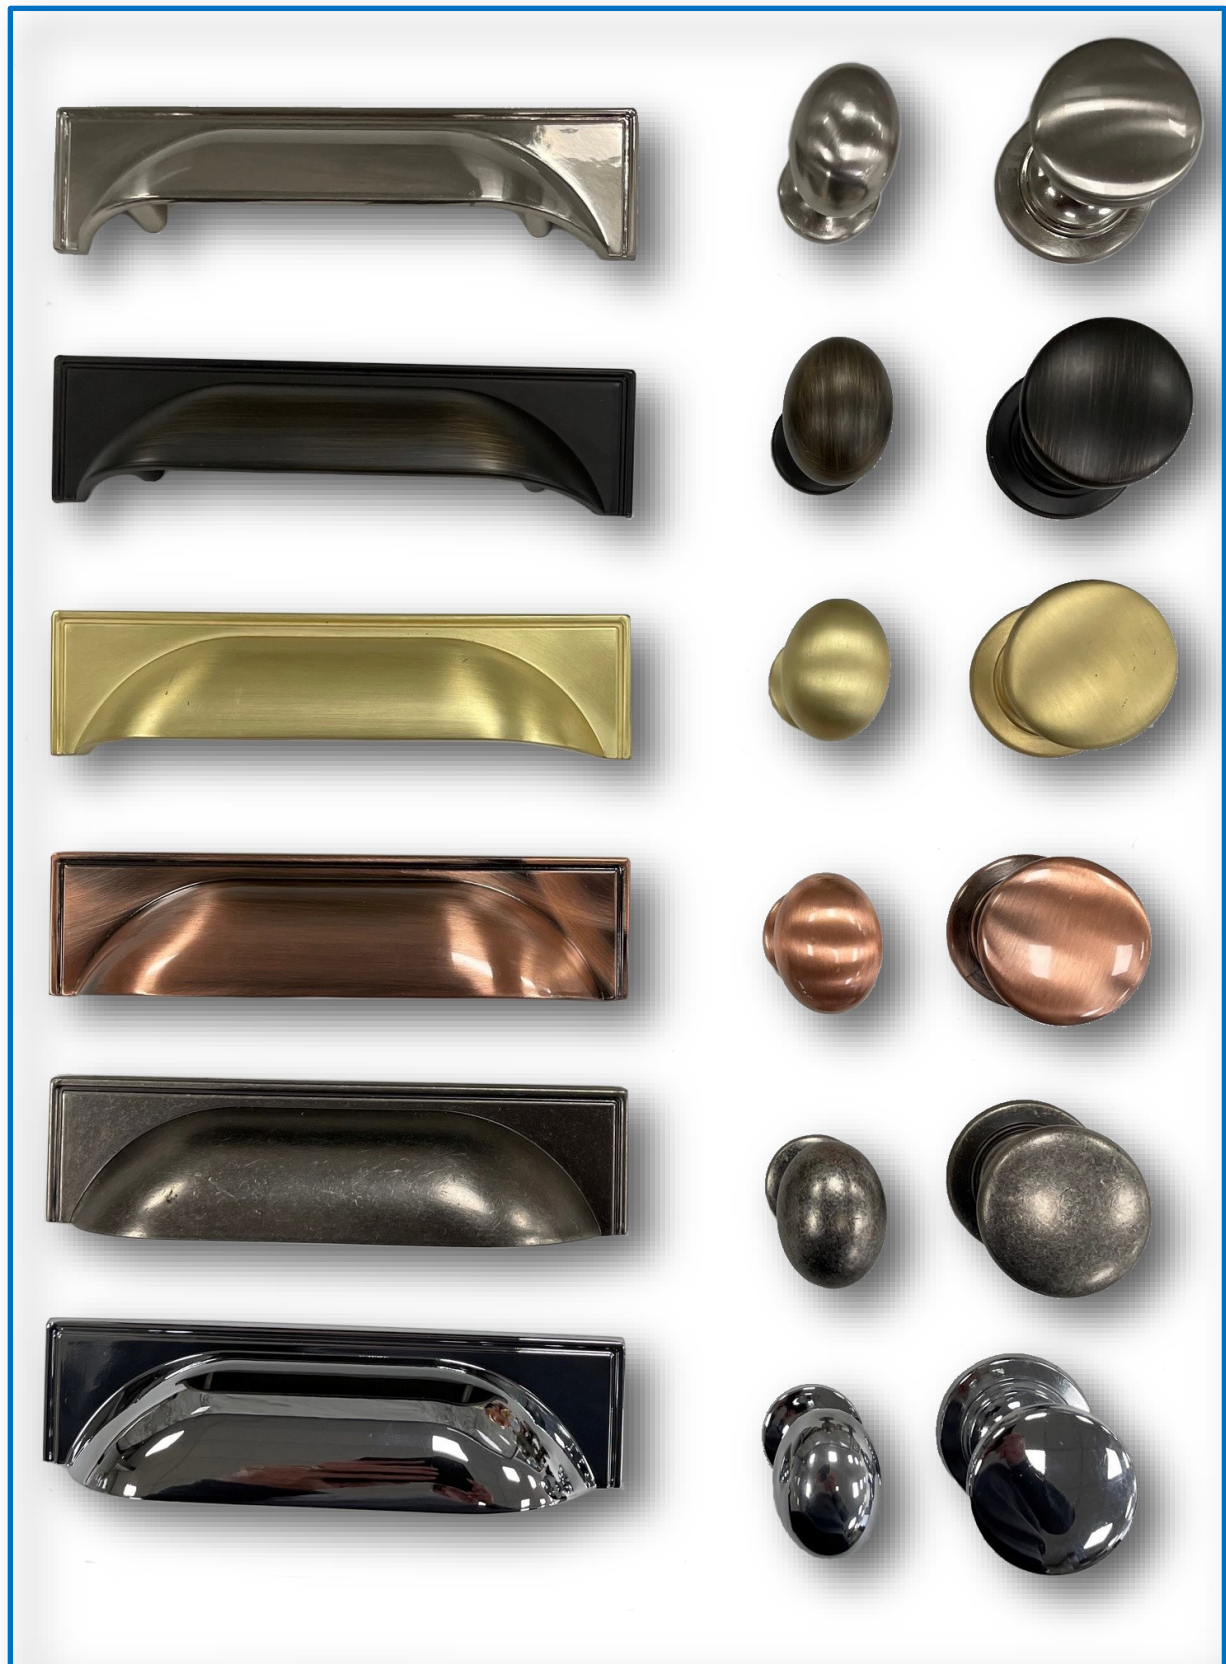

jhc

jhc kitchen

jhc diy

jhc

hardware ltd

145 -151 Dargan Crescent
Belfast BT3 9JP.

Tel: (028) 9077 7912

Website: www.jhehardware.com

E-mail: info@jhehardware.com