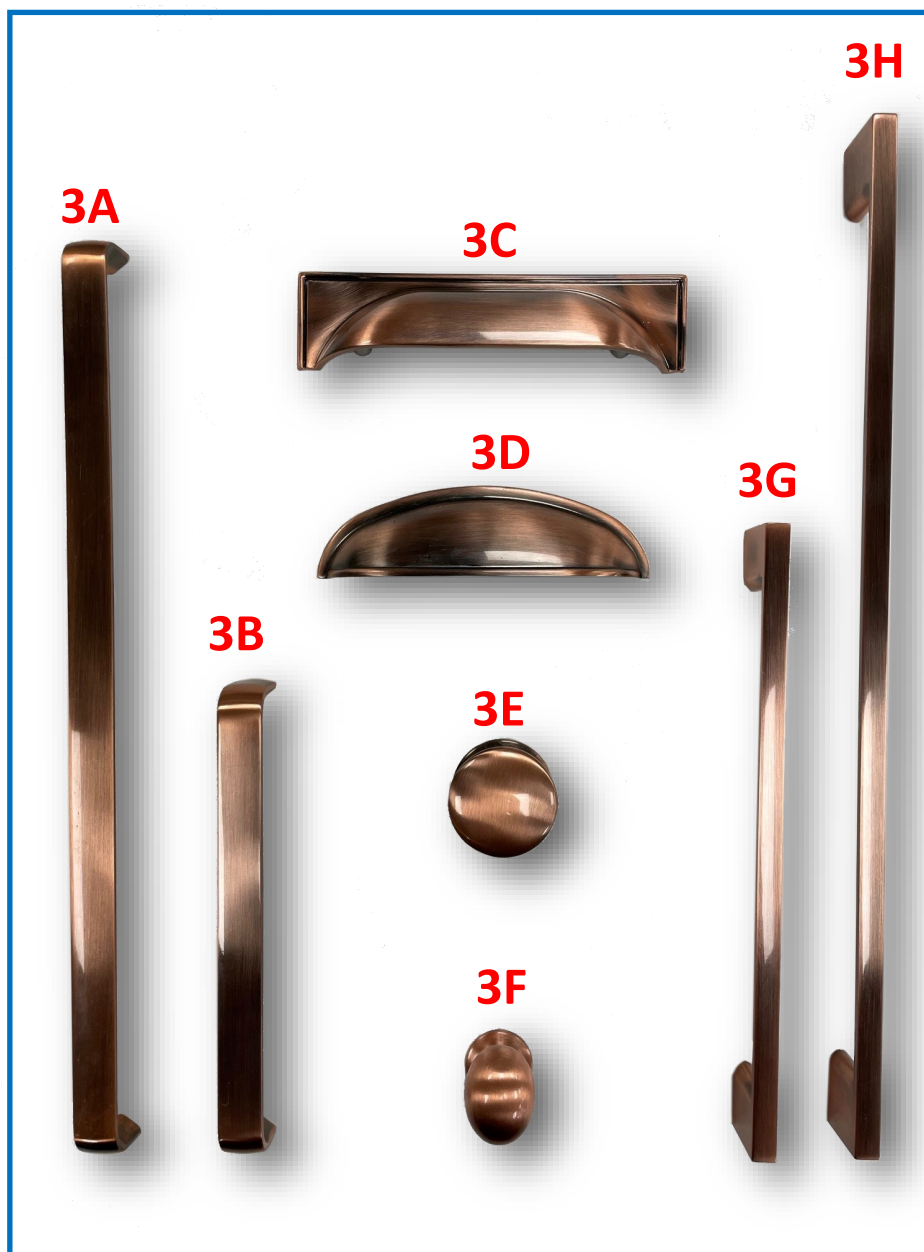

jhc

handles

2

brass effect

jhc

SHORT CODE	CODE	DISCRIPTION	HOLE CENTRES	OVERALL LENGTH
HAN2A	HANFF12120SB	FLAT D HANDLE	320mm	328mm
HAN2B	HANFF12160SB	FLAT D HANDLE	160mm	168mm
HAN2C	HANFF11396SB	FLAT CUP HANDLE	96mm	145mm
HAN2D	HANFF12100SB	CURVED CUP HANDLE	96mm	125mm
HAN2E	HANFF11300ASB	ROUND KNOB	-	38mm
HAN2F	HANFF13100SB	OVAL KNOB	-	33mm
HAN2G	HANFF43092SB	SLIM D HANDLE	192mm	220mm
HAN2H	HANFF43020SB	SLIM D HANDLE	320mm	358mm

jhc

SHORT CODE	CODE	DISCRIPTION	HOLE CENTRES	OVERALL LENGTH
HAN3A	HANFF12120ACH	FLAT D HANDLE	320mm	328mm
HAN3B	HANFF12160ACH	FLAT D HANDLE	160mm	168mm
HAN3C	HANFF11396ACH	FLAT CUP HANDLE	96mm	145mm
HAN3D	HANFF12100ACH	CURVED CUP HANDLE	96mm	125mm
HAN3E	HANFF11300ACH	ROUND KNOB	-	38mm
HAN3F	HANFF13100ACH	OVAL KNOB	-	33mm
HAN3G	HANFF43092ACH	SLIM D HANDLE	192mm	220mm
HAN3H	HANFF43020ACH	SLIM D HANDLE	320mm	358mm

4

brushed nickel effect

jhc

SHORT CODE	CODE	DISCRIPTION	HOLE CENTRES	OVERALL LENGTH
HAN4A	HANFF12120BN	FLAT D HANDLE	320mm	328mm
HAN4B	HANFF12160BN	FLAT D HANDLE	160mm	168mm
HAN4C	HANFF11396BN	FLAT CUP HANDLE	96mm	145mm
HAN4D	HANFF12100BN	CURVED CUP HANDLE	96mm	125mm
HAN4E	HANFF11300BN	ROUND KNOB	-	38mm
HAN4F	HANFF13100BN	OVAL KNOB	-	33mm
HAN4G	HANFF43092BN	SLIM D HANDLE	192mm	220mm
HAN4H	HANFF43020BN	SLIM D HANDLE	320mm	358mm

jhc

	CODE	DISCRIPTION	HOLE CENTRES	OVERALL LENGTH
HAN5A	HANFF13020AB	LAMBETH D HANDLE	320mm	364mm
HAN5B	HANFF13060AB	LAMBETH D HANDLE	160mm	182mm
HAN5C	HANFF11396AB	FLAT CUP HANDLE	96mm	145mm
HAN5D	HANFF12100AB	CURVED CUP HANDLE	96mm	125mm
HAN5E	HANFF11300AB	ROUND KNOB	-	38mm
HAN5F	HANFF13100AB	OVAL KNOB	-	33mm