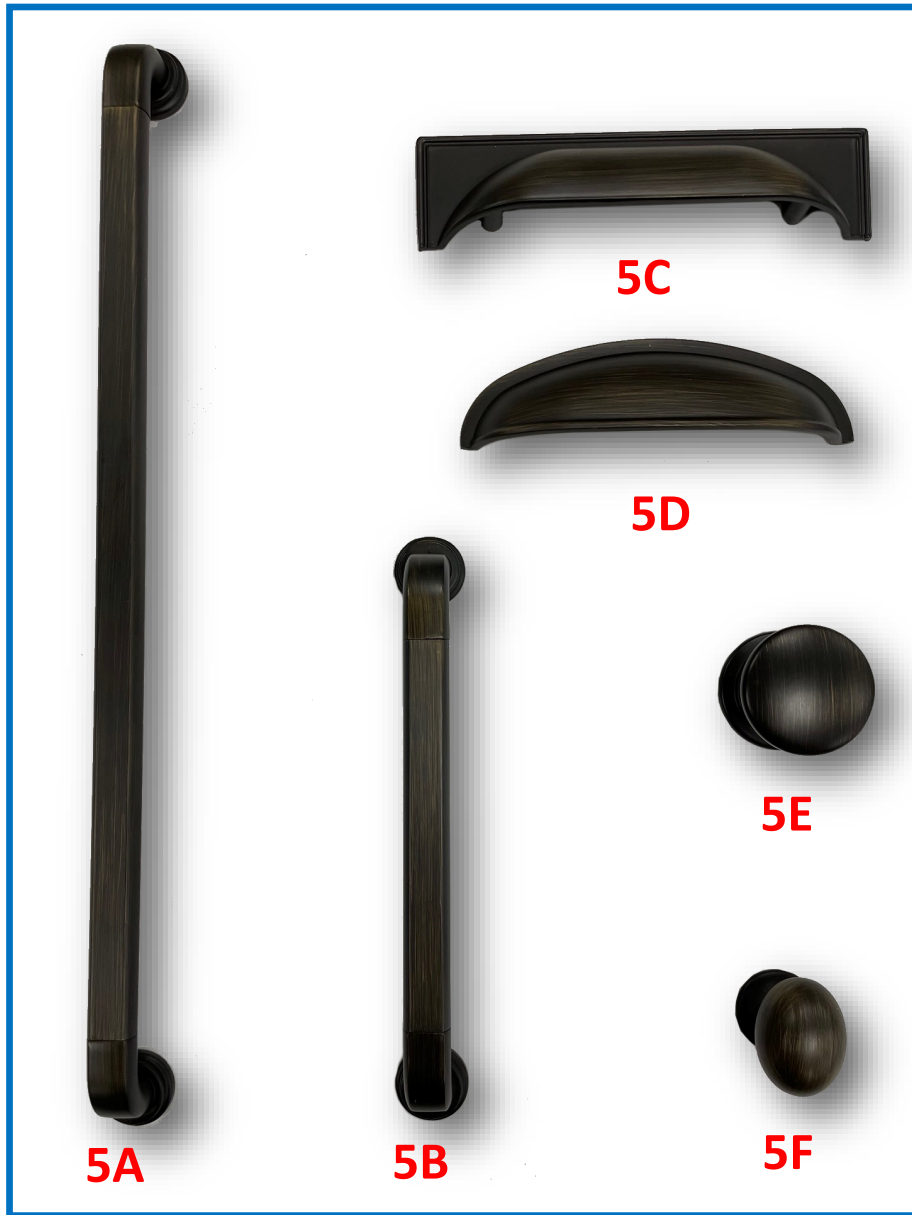

jhc

handles

2

brass effect

jhc

SHORT CODE	CODE	DISCRIPTION	HOLE CENTRES	OVERALL LENGTH
HAN2A	HANFF12120SB	FLAT D HANDLE	320mm	328mm
HAN2B	HANFF12160SB	FLAT D HANDLE	160mm	168mm
HAN2C	HANFF11396SB	FLAT CUP HANDLE	96mm	145mm
HAN2D	HANFF12100SB	CURVED CUP HANDLE	96mm	125mm
HAN2E	HANFF11300ASB	ROUND KNOB	-	38mm
HAN2F	HANFF13100SB	OVAL KNOB	-	33mm
HAN2G	HANFF43092SB	SLIM D HANDLE	192mm	220mm
HAN2H	HANFF43020SB	SLIM D HANDLE	320mm	358mm

jhc

SHORT CODE	CODE	DISCRIPTION	HOLE CENTRES	OVERALL LENGTH
HAN3A	HANFF12120ACH	FLAT D HANDLE	320mm	328mm
HAN3B	HANFF12160ACH	FLAT D HANDLE	160mm	168mm
HAN3C	HANFF11396ACH	FLAT CUP HANDLE	96mm	145mm
HAN3D	HANFF12100ACH	CURVED CUP HANDLE	96mm	125mm
HAN3E	HANFF11300ACH	ROUND KNOB	-	38mm
HAN3F	HANFF13100ACH	OVAL KNOB	-	33mm
HAN3G	HANFF43092ACH	SLIM D HANDLE	192mm	220mm
HAN3H	HANFF43020ACH	SLIM D HANDLE	320mm	358mm

4

brushed nickel effect

jhc

SHORT CODE	CODE	DISCRIPTION	HOLE CENTRES	OVERALL LENGTH
HAN4A	HANFF12120BN	FLAT D HANDLE	320mm	328mm
HAN4B	HANFF12160BN	FLAT D HANDLE	160mm	168mm
HAN4C	HANFF11396BN	FLAT CUP HANDLE	96mm	145mm
HAN4D	HANFF12100BN	CURVED CUP HANDLE	96mm	125mm
HAN4E	HANFF11300BN	ROUND KNOB	-	38mm
HAN4F	HANFF13100BN	OVAL KNOB	-	33mm
HAN4G	HANFF43092BN	SLIM D HANDLE	192mm	220mm
HAN4H	HANFF43020BN	SLIM D HANDLE	320mm	358mm

jhc

	CODE	DISCRIPTION	HOLE CENTRES	OVERALL LENGTH
HAN5A	HANFF13020AB	LAMBETH D HANDLE	320mm	364mm
HAN5B	HANFF13060AB	LAMBETH D HANDLE	160mm	182mm
HAN5C	HANFF11396AB	FLAT CUP HANDLE	96mm	145mm
HAN5D	HANFF12100AB	CURVED CUP HANDLE	96mm	125mm
HAN5E	HANFF11300AB	ROUND KNOB	-	38mm
HAN5F	HANFF13100AB	OVAL KNOB	-	33mm