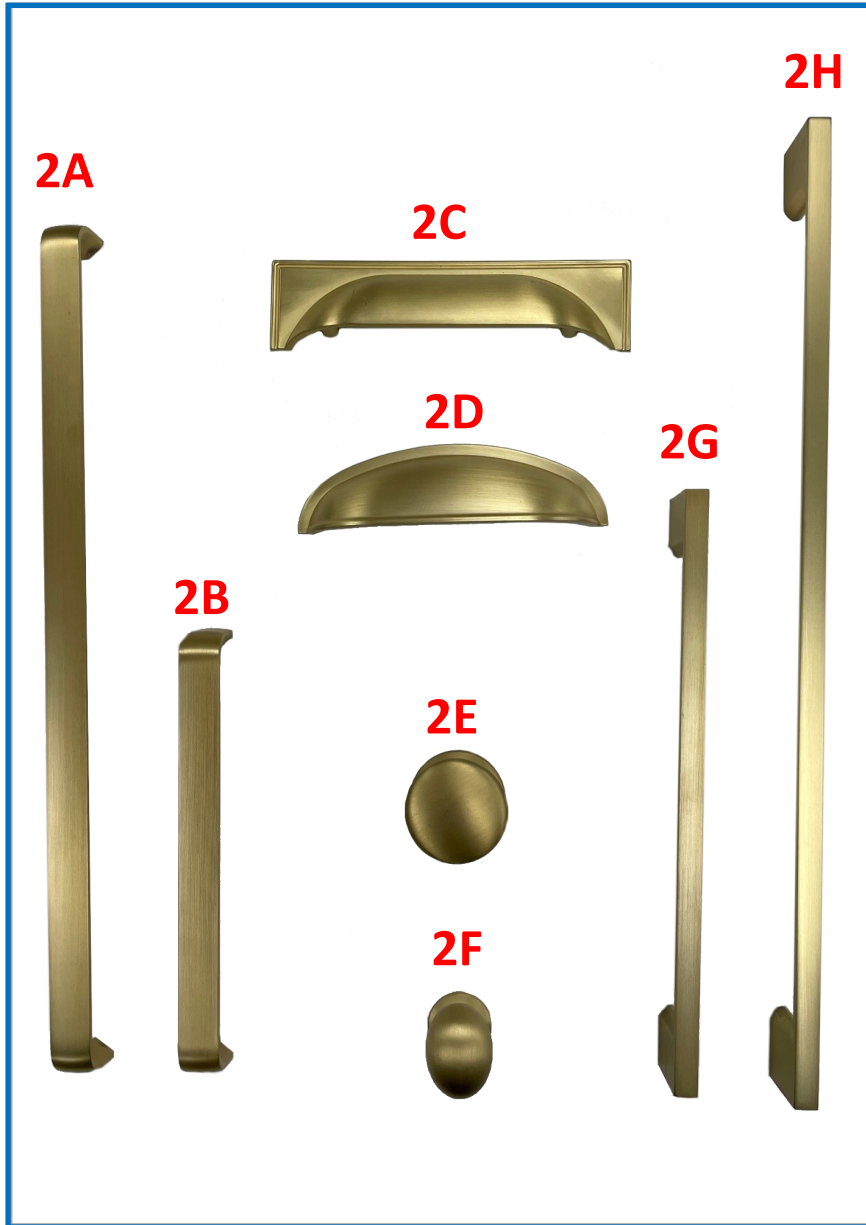

jhc

handles

2

brass effect

jhc

SHORT CODE	CODE	DISCRIPTION	HOLE CENTRES	OVERALL LENGTH
HAN2A	HANFF12120SB	FLAT D HANDLE	320mm	328mm
HAN2B	HANFF12160SB	FLAT D HANDLE	160mm	168mm
HAN2C	HANFF11396SB	FLAT CUP HANDLE	96mm	145mm
HAN2D	HANFF12100SB	CURVED CUP HANDLE	96mm	125mm
HAN2E	HANFF11300ASB	ROUND KNOB	-	38mm
HAN2F	HANFF13100SB	OVAL KNOB	-	33mm
HAN2G	HANFF43092SB	SLIM D HANDLE	192mm	220mm
HAN2H	HANFF43020SB	SLIM D HANDLE	320mm	358mm

jhc

SHORT CODE	CODE	DISCRIPTION	HOLE CENTRES	OVERALL LENGTH
HAN3A	HANFF12120ACH	FLAT D HANDLE	320mm	328mm
HAN3B	HANFF12160ACH	FLAT D HANDLE	160mm	168mm
HAN3C	HANFF11396ACH	FLAT CUP HANDLE	96mm	145mm
HAN3D	HANFF12100ACH	CURVED CUP HANDLE	96mm	125mm
HAN3E	HANFF11300ACH	ROUND KNOB	-	38mm
HAN3F	HANFF13100ACH	OVAL KNOB	-	33mm
HAN3G	HANFF43092ACH	SLIM D HANDLE	192mm	220mm
HAN3H	HANFF43020ACH	SLIM D HANDLE	320mm	358mm

4

brushed nickel effect

jhc

SHORT CODE	CODE	DISCRIPTION	HOLE CENTRES	OVERALL LENGTH
HAN4A	HANFF12120BN	FLAT D HANDLE	320mm	328mm
HAN4B	HANFF12160BN	FLAT D HANDLE	160mm	168mm
HAN4C	HANFF11396BN	FLAT CUP HANDLE	96mm	145mm
HAN4D	HANFF12100BN	CURVED CUP HANDLE	96mm	125mm
HAN4E	HANFF11300BN	ROUND KNOB	-	38mm
HAN4F	HANFF13100BN	OVAL KNOB	-	33mm
HAN4G	HANFF43092BN	SLIM D HANDLE	192mm	220mm
HAN4H	HANFF43020BN	SLIM D HANDLE	320mm	358mm

jhc

	CODE	DISCRIPTION	HOLE CENTRES	OVERALL LENGTH
HAN5A	HANFF13020AB	LAMBETH D HANDLE	320mm	364mm
HAN5B	HANFF13060AB	LAMBETH D HANDLE	160mm	182mm
HAN5C	HANFF11396AB	FLAT CUP HANDLE	96mm	145mm
HAN5D	HANFF12100AB	CURVED CUP HANDLE	96mm	125mm
HAN5E	HANFF11300AB	ROUND KNOB	-	38mm
HAN5F	HANFF13100AB	OVAL KNOB	-	33mm