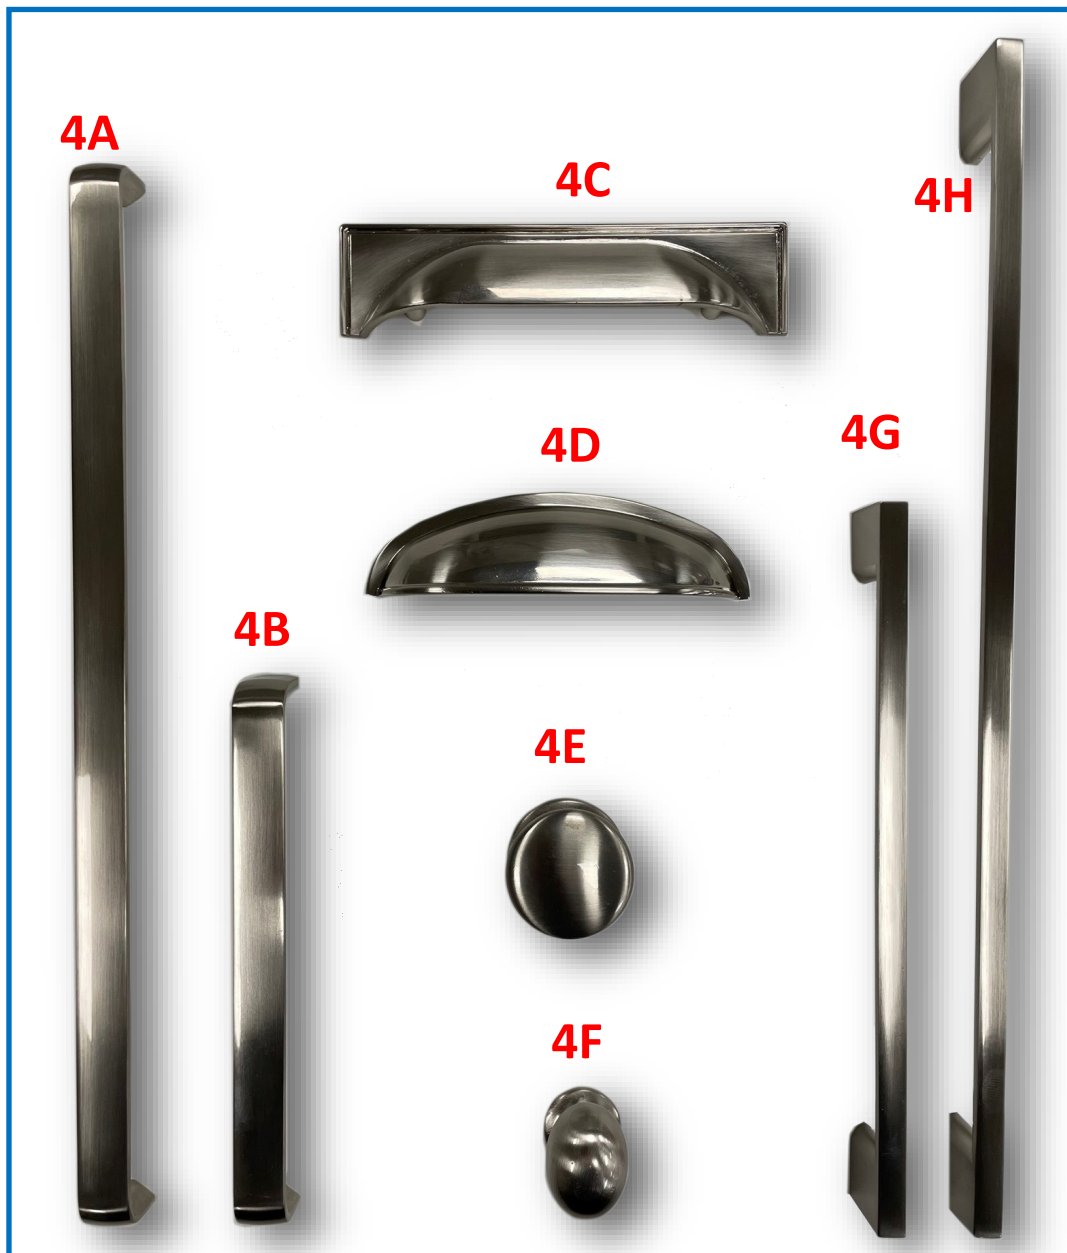

jhc

handles

2

brass effect

jhc

SHORT CODE	CODE	DISCRIPTION	HOLE CENTRES	OVERALL LENGTH
HAN2A	HANFF12120SB	FLAT D HANDLE	320mm	328mm
HAN2B	HANFF12160SB	FLAT D HANDLE	160mm	168mm
HAN2C	HANFF11396SB	FLAT CUP HANDLE	96mm	145mm
HAN2D	HANFF12100SB	CURVED CUP HANDLE	96mm	125mm
HAN2E	HANFF11300ASB	ROUND KNOB	-	38mm
HAN2F	HANFF13100SB	OVAL KNOB	-	33mm
HAN2G	HANFF43092SB	SLIM D HANDLE	192mm	220mm
HAN2H	HANFF43020SB	SLIM D HANDLE	320mm	358mm

jhc

SHORT CODE	CODE	DISCRIPTION	HOLE CENTRES	OVERALL LENGTH
HAN3A	HANFF12120ACH	FLAT D HANDLE	320mm	328mm
HAN3B	HANFF12160ACH	FLAT D HANDLE	160mm	168mm
HAN3C	HANFF11396ACH	FLAT CUP HANDLE	96mm	145mm
HAN3D	HANFF12100ACH	CURVED CUP HANDLE	96mm	125mm
HAN3E	HANFF11300ACH	ROUND KNOB	-	38mm
HAN3F	HANFF13100ACH	OVAL KNOB	-	33mm
HAN3G	HANFF43092ACH	SLIM D HANDLE	192mm	220mm
HAN3H	HANFF43020ACH	SLIM D HANDLE	320mm	358mm

4

brushed nickel effect

jhc

SHORT CODE	CODE	DISCRIPTION	HOLE CENTRES	OVERALL LENGTH
HAN4A	HANFF12120BN	FLAT D HANDLE	320mm	328mm
HAN4B	HANFF12160BN	FLAT D HANDLE	160mm	168mm
HAN4C	HANFF11396BN	FLAT CUP HANDLE	96mm	145mm
HAN4D	HANFF12100BN	CURVED CUP HANDLE	96mm	125mm
HAN4E	HANFF11300BN	ROUND KNOB	-	38mm
HAN4F	HANFF13100BN	OVAL KNOB	-	33mm
HAN4G	HANFF43092BN	SLIM D HANDLE	192mm	220mm
HAN4H	HANFF43020BN	SLIM D HANDLE	320mm	358mm

jhc

	CODE	DISCRIPTION	HOLE CENTRES	OVERALL LENGTH
HAN5A	HANFF13020AB	LAMBETH D HANDLE	320mm	364mm
HAN5B	HANFF13060AB	LAMBETH D HANDLE	160mm	182mm
HAN5C	HANFF11396AB	FLAT CUP HANDLE	96mm	145mm
HAN5D	HANFF12100AB	CURVED CUP HANDLE	96mm	125mm
HAN5E	HANFF11300AB	ROUND KNOB	-	38mm
HAN5F	HANFF13100AB	OVAL KNOB	-	33mm